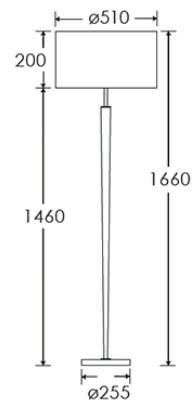

HEATHFIELD & CO

PRODUCT SPECIFICATION SHEET

Floor Lamp | TORCHERE ANTIQUE BRASS

LAMP BASE

Material: Metal
Finish shown: Antique Brass
Code: FL-TORC-ABRS

LAMPSHADE AS SHOWN

20" Thin Drum Black Satin
Shade code: SH-20-THDR
Shade lining: Gold PVC

FLEX

1.5 metres of Black PVC flex. Alternative colours can be specified from our collection.

SWITCHING & PLUG

Black 13 AMP UK plug & inline switch.
Alternative plug types available.

BASE WEIGHT

6.6 kg approx.

LAMPING

1 x E27 Lampholder - 80W max. LED bulb recommended.

WARRANTY

12 Months

FINISHING NOTE

All metalwork is handcrafted and may vary from piece to piece with slight variation in finish and detailing.

CLEANING INSTRUCTIONS

The finishes on this luminaire only require regular cleaning with a soft dry duster. Abrasive or chemical cleaners may harm the finish and should not be used. Shade to be dusted with a clean dry cloth.

Dimensions in mm and approximate

H&CO

Decorative lighting
for beautiful spaces

www.heathfield.co.uk | + 44 (0) 1732 350450 | sales@heathfield.co.uk

Unit 1, Priory Road, Tonbridge, Kent, TN9 2AF, United Kingdom