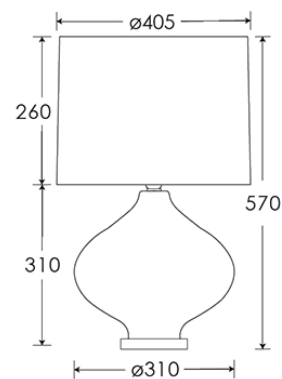

HEATHFIELD & CO

PRODUCT SPECIFICATION SHEET

Table Lamp | FIAMETTA SMOKE BLUE

LAMP BASE

Material: Glass
Finish shown: Smoke Blue
Metalwork: Bronze
Code: TL-FIAM-DBRZ-BSMK

LAMPSHADE AS SHOWN

16" Roman Drum Gilt Satin
Shade code: SH-16-RMDR
Shade lining: Prosecco PVC

FLEX

1.5 metres of Old Silver twisted flex. Alternative colours can be specified from our collection.

SWITCHING & PLUG

Black 13 AMP UK plug & inline switch.
Alternative plug types available.

BASE WEIGHT

4.8 kg approx.

LAMPING

1 x E27 Lampholder - 60W max. LED bulb recommended.

WARRANTY

12 Months

FINISHING NOTE

All our glasswork is hand blown and will vary from piece to piece - variations in form and proportion. Colour formation, pattern and finishing details are unique to each lamp and it is part of the charm that no two products are exactly the same.

CLEANING INSTRUCTIONS

The finishes on this luminaire only require regular cleaning with a soft dry duster. Abrasive or chemical cleaners may harm the finish and should not be used. Shade to be dusted with a clean dry cloth.

Dimensions in mm and approximate

H&CO

Decorative lighting
for beautiful spaces

www.heathfield.co.uk | + 44 (0) 1732 350450 | sales@heathfield.co.uk

Unit 1, Priory Road, Tonbridge, Kent, TN9 2AF, United Kingdom