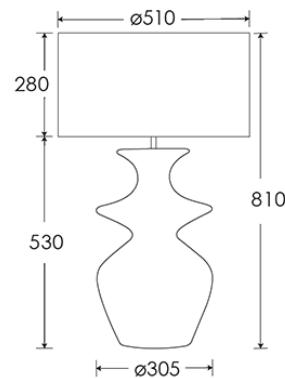

HEATHFIELD & CO

PRODUCT SPECIFICATION SHEET

Table Lamp | ASPEN

LAMP BASE

Material: Ceramic
Finish shown: Bronze
Metalwork: Polished Chrome
Code: TL-ASPN-CHRO-BRNZ

LAMPSHADE AS SHOWN

20" Flat Drum Ivory Silk
Shade code: SH-20-FLDR
Shade lining: Pebble Silk

FLEX

1.5 metres of Black PVC flex. Alternative colours can be specified from our collection.

SWITCHING & PLUG

Black 13 AMP UK plug & inline switch.
Alternative plug types available.

BASE WEIGHT

5.0 kg approx.

LAMPING

1 x E27 Lampholder - 60W max. LED bulb recommended.

WARRANTY

12 Months

FINISHING NOTE

The ceramic glazes that we have used on this lamp will create differences from piece to piece - variations in colour, formation and detailing. As such, it is part of the charm that no two products are exactly the same.

CLEANING INSTRUCTIONS

The finishes on this luminaire only require regular cleaning with a soft dry duster. Abrasive or chemical cleaners may harm the finish and should not be used. Shade to be dusted with a clean dry cloth.

Dimensions in mm and approximate

H&CO

Decorative lighting
for beautiful spaces

www.heathfield.co.uk | + 44 (0) 1732 350450 | sales@heathfield.co.uk

Unit 1, Priory Road, Tonbridge, Kent, TN9 2AF, United Kingdom