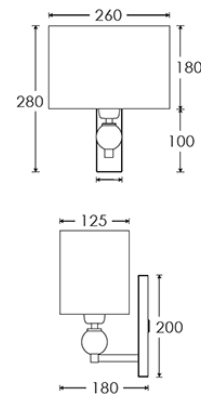

HEATHFIELD & CO

PRODUCT SPECIFICATION SHEET

Wall Light | CRYSTAL CHROME

WALL LIGHT

Material: Metal & Glass
Finish shown: Clear Crystal
Metalwork: Chrome
Code: WL-CRYS-CHRO-CLER

LAMPSHADE AS SHOWN

10" Crescent Prune Silk
Shade code: SH-10-CRES
Shade lining: Gold PVC

SWITCHING & PLUG

Hardwired

WEIGHT

1.6 kg approx.

LAMPING

1 x E14 Lampholder - 25W max. LED bulb recommended.

FIXING NOTE

It is the buyer's responsibility to ensure that suitable fixings are used.

WARRANTY

12 Months

FINISHING NOTE

All metalwork is handcrafted and may vary from piece to piece with slight variation in finish and detailing.

CLEANING INSTRUCTIONS

The finishes on this luminaire only require regular cleaning with a soft dry duster. Abrasive or chemical cleaners may harm the finish and should not be used. Shade to be dusted with a clean dry cloth.

Dimensions in mm and approximate

H&CO

Decorative lighting
for beautiful spaces

www.heathfield.co.uk | + 44 (0) 1732 350450 | sales@heathfield.co.uk

Unit 1, Priory Road, Tonbridge, Kent, TN9 2AF, United Kingdom