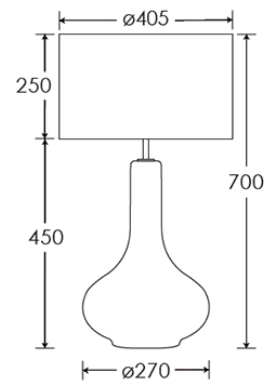

HEATHFIELD & CO

PRODUCT SPECIFICATION SHEET

Table Lamp | ARIADNE

LAMP BASE

Material: Glass
Finish shown: Smoke
Metalwork: Polished Chrome
Code: TL-ARIA-CHRO-SMOK

LAMPSHADE AS SHOWN

16" Flat Drum Chocolate Satin
Shade code: SH-16-FLDR
Shade lining: Gold PVC

FLEX

1.5 metres of Antique Gold twisted flex. Alternative colours can be specified from our collection.

SWITCHING & PLUG

Black 13 AMP UK plug & inline switch. Alternative plug types available.

BASE WEIGHT

2.8 kg approx.

LAMPING

1 x E27 Lampholder - 60W max. LED bulb recommended.

WARRANTY

12 Months

FINISHING NOTE

All our glasswork is hand blown and will vary from piece to piece - variations in form and proportion. Colour formation, pattern and finishing details are unique to each lamp and it is part of the charm that no two products are exactly the same.

CLEANING INSTRUCTIONS

The finishes on this luminaire only require regular cleaning with a soft dry duster. Abrasive or chemical cleaners may harm the finish and should not be used. Shade to be dusted with a clean dry cloth.

Dimensions in mm and approximate

H&CO

Decorative lighting
for beautiful spaces

www.heathfield.co.uk | + 44 (0) 1732 350450 | sales@heathfield.co.uk

Unit 1, Priory Road, Tonbridge, Kent, TN9 2AF, United Kingdom