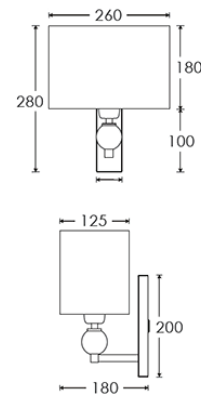

HEATHFIELD & CO

PRODUCT SPECIFICATION SHEET

Wall Light | CRYSTAL ANTIQUE BRASS

WALL LIGHT

Material: Metal & Glass
Finish shown: Clear Crystal
Metalwork: Antique Brass
Code: WL-CRYS-ABRS-CLER

LAMPSHADE AS SHOWN

10" Crescent Ivory Silk
Shade code: SH-10-CRES
Shade lining: Gold PVC

SWITCHING & PLUG

Hardwired

WEIGHT

1.6 kg approx.

LAMPING

1 x E14 Lampholder - 25W max. LED bulb recommended.

FIXING NOTE

It is the buyer's responsibility to ensure that suitable fixings are used.

WARRANTY

12 Months

FINISHING NOTE

All metalwork is handcrafted and may vary from piece to piece with slight variation in finish and detailing.

CLEANING INSTRUCTIONS

The finishes on this luminaire only require regular cleaning with a soft dry duster. Abrasive or chemical cleaners may harm the finish and should not be used. Shade to be dusted with a clean dry cloth.

Dimensions in mm and approximate

H&CO

Decorative lighting
for beautiful spaces

www.heathfield.co.uk | + 44 (0) 1732 350450 | sales@heathfield.co.uk

Unit 1, Priory Road, Tonbridge, Kent, TN9 2AF, United Kingdom