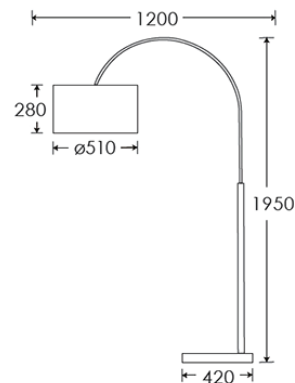

#### BASE WEIGHT

7.0 kg approx.

Dimensions in mm and approximate