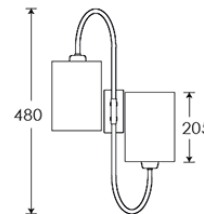

HEATHFIELD & CO

PRODUCT SPECIFICATION SHEET

Wall Light | BRONTE

WALL LIGHT

Material: Metal
Finish shown: Antique Brass
Code: WL-BRNT-ABRS

LAMPSHADE AS SHOWN

5" Tall Drum Ivory Silk
Shade code: SH-05-TLDR
Shade lining: White PVC

SWITCHING & PLUG

Hardwired

WEIGHT

0.5 kg approx.

LAMPING

2 x E14 Lampholder - 25W max. LED bulb recommended.

FIXING NOTE

It is the buyer's responsibility to ensure that suitable fixings are used.

Dimensions in mm and approximate
*Adjustable arms

H&CO

Decorative lighting
for beautiful spaces

www.heathfield.co.uk | + 44 (0) 1732 350450 | sales@heathfield.co.uk

Unit 1, Priory Road, Tonbridge, Kent, TN9 2AF, United Kingdom