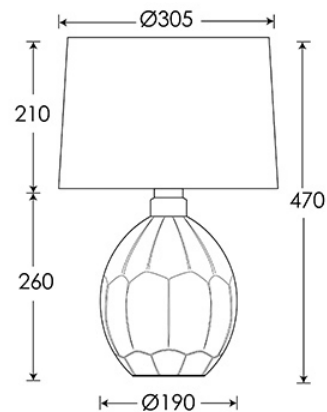

Dimensions in mm and approximate.

H&C

Decorative lighting  
for beautiful spaces

[www.heathfield.co.uk](http://www.heathfield.co.uk) | + 44 (0) 1732 350450 | [sales@heathfield.co.uk](mailto:sales@heathfield.co.uk)