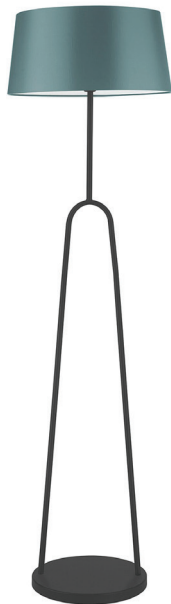

HEATHFIELD & CO

PRODUCT SPECIFICATION SHEET

Floor Lamp | COUPOLE

LAMP BASE

Material: Metal
Finish shown: Black Satin
Code: FL-COUP-BLCK

LAMPSHADE AS SHOWN

18" French Drum Dark Teal Satin
Shade code: SH-18-FRDR
Shade lining: White PVC

FLEX

1.5 metres of Black PVC flex. Alternative colours can be specified from our collection.

SWITCHING & PLUG

Black 13 AMP UK plug & inline switch.
Alternative plug types available.

BASE WEIGHT

7.6 kg approx.

LAMPING

1 x E27 Lampholder - 80W max. LED bulb recommended.

WARRANTY

12 Months

FINISHING NOTE

All metalwork is handcrafted and may vary from piece to piece with slight variation in finish and detailing.

CLEANING INSTRUCTIONS

The finishes on this luminaire only require regular cleaning with a soft dry duster. Abrasive or chemical cleaners may harm the finish and should not be used. Shade to be dusted with a clean dry cloth.

Dimensions in mm and approximate

H&CO

Decorative lighting
for beautiful spaces

www.heathfield.co.uk | + 44 (0) 1732 350450 | sales@heathfield.co.uk
Unit 1, Priory Road, Tonbridge, Kent, TN9 2AF, United Kingdom