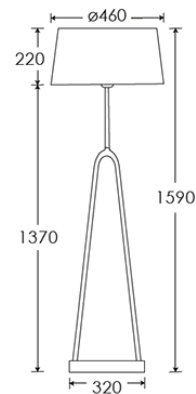

HEATHFIELD & CO

PRODUCT SPECIFICATION SHEET

Floor Lamp | COUPOLE

LAMP BASE

Material: Metal
Finish shown: Black Satin
Code: FL-COUP-BLCK

LAMPSHADE AS SHOWN

18" French Drum Dark Teal Satin
Shade code: SH-18-FRDR
Shade lining: White PVC

FLEX

1.5 metres of Black PVC flex. Alternative colours can be specified from our collection.

SWITCHING & PLUG

Black 13 AMP UK plug & inline switch.
Alternative plug types available.

BASE WEIGHT

7.6 kg approx.

LAMPING

1 x E27 Lampholder - 80W max. LED bulb recommended.

WARRANTY

12 Months

FINISHING NOTE

All metalwork is handcrafted and may vary from piece to piece with slight variation in finish and detailing.

CLEANING INSTRUCTIONS

The finishes on this luminaire only require regular cleaning with a soft dry duster. Abrasive or chemical cleaners may harm the finish and should not be used. Shade to be dusted with a clean dry cloth.

Dimensions in mm and approximate

H&CO

Decorative lighting
for beautiful spaces

www.heathfield.co.uk | + 44 (0) 1732 350450 | sales@heathfield.co.uk
Unit 1, Priory Road, Tonbridge, Kent, TN9 2AF, United Kingdom