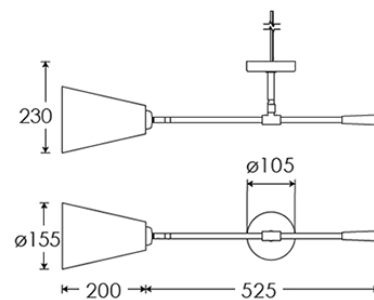

SWITCHING & PLUG

Hardwired

WEIGHT

0.6 kg approx.

LAMPING

1 x E14 Lampholder - 25W max. LED bulb recommended.

FIXING NOTE

It is the buyer's responsibility to ensure that suitable fixings are used.

Dimensions in mm and approximate
**This product is adjustable*

H&CO

Decorative lighting
for beautiful spaces

www.heathfield.co.uk | + 44 (0) 1732 350450 | sales@heathfield.co.uk
Unit 1, Priory Road, Tonbridge, Kent, TN9 2AF, United Kingdom