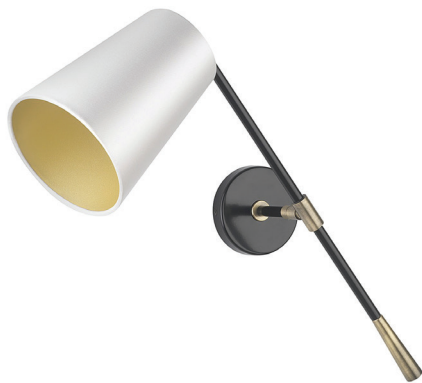

HEATHFIELD & CO

PRODUCT SPECIFICATION SHEET

Wall Light | ANDRO

WALL LIGHT

Material: Metal
Finish shown: Antique Brass & Black Satin
Code: WL-ANDR-ABRS-BLCK-SGL

LAMPSHADE AS SHOWN

6" Tall French Drum Ivory Satin
Shade code: SH-06-TFRD
Shade lining: Gold PVC

SWITCHING & PLUG

Hardwired

WEIGHT

0.6 kg approx.

LAMPING

1 x E14 Lampholder - 25W max. LED bulb recommended.

FIXING NOTE

It is the buyer's responsibility to ensure that suitable fixings are used.

Dimensions in mm and approximate
**This product is adjustable*

H&CO

Decorative lighting
for beautiful spaces

www.heathfield.co.uk | + 44 (0) 1732 350450 | sales@heathfield.co.uk
Unit 1, Priory Road, Tonbridge, Kent, TN9 2AF, United Kingdom