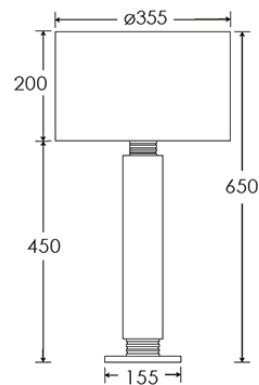

HEATHFIELD & CO

PRODUCT SPECIFICATION SHEET

Table Lamp | ALAMO

LAMP BASE

Material: Alabaster
Finish shown: Alabaster
Metalwork: Antique Brass
Code: TL-ALAM-ABRS-ALAB

LAMPSHADE AS SHOWN

14" Flat Drum Gunmetal Glaze Linen
Shade code: SH-14-FLDR
Shade lining: White PVC

FLEX

1.5 metres of Ivory twisted flex. Alternative colours can be specified from our collection.

SWITCHING & PLUG

White 13 AMP UK plug & inline switch.
Alternative plug types available.

BASE WEIGHT

5.6 kg approx.

LAMPING

1 x E27 Lampholder - 60W max. LED bulb recommended.

WARRANTY

12 Months

FINISHING NOTE

Alabaster is a natural material with distinctly unique formations, markings and colouration. It is part of its charm that no two lamps are exactly the same.

CLEANING INSTRUCTIONS

The finishes on this luminaire only require regular cleaning with a soft dry duster. Abrasive or chemical cleaners may harm the finish and should not be used. Shade to be dusted with a clean dry cloth.

Dimensions in mm and approximate

H&CO

Decorative lighting
for beautiful spaces

www.heathfield.co.uk | + 44 (0) 1732 350450 | sales@heathfield.co.uk
Unit 1, Priory Road, Tonbridge, Kent, TN9 2AF, United Kingdom