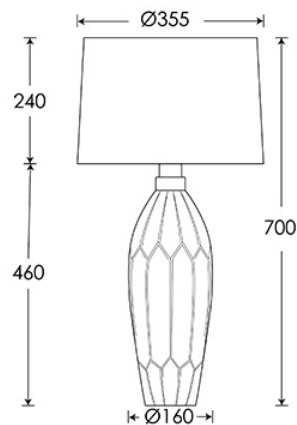

HEATHFIELD & CO

PRODUCT SPECIFICATION SHEET

Table Lamp | AGAVE

LAMP BASE

Material: Ceramic
Finish shown: Emerald
Metalwork: Polished Brass
Code: TL-AGAV-PBRS-EMER

LAMPSHADE AS SHOWN

14" Roman Drum Dandelion Satin
Shade code: SH-14-RMDR
Shade lining: Prosecco PVC

FLEX

1.5 metres of Black twisted flex. Alternative colours can be specified from our collection.

SWITCHING & PLUG

Black 13 AMP UK plug & inline switch.
Alternative plug types available.

BASE WEIGHT

3 kg approx.

LAMPING

1 x E27 Lampholder - 60W max. LED bulb recommended.

WARRANTY

12 Months

FINISHING NOTE

The ceramic glazes that we have used on this lamp will create differences from piece to piece - variations in colour, formation and detailing. As such, it is part of the charm that no two products are exactly the same.

CLEANING INSTRUCTIONS

The finishes on this luminaire only require regular cleaning with a soft dry duster. Abrasive or chemical cleaners may harm the finish and should not be used. Shade to be dusted with a clean dry cloth.

Dimensions in mm and approximate.

H&CO

Decorative lighting
for beautiful spaces

www.heathfield.co.uk | + 44 (0) 1732 350450 | sales@heathfield.co.uk

Unit 1, Priory Road, Tonbridge, Kent, TN9 2AF, United Kingdom