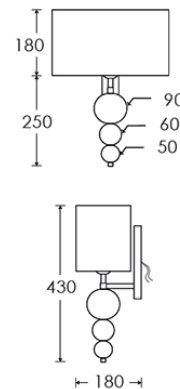

HEATHFIELD & CO

PRODUCT SPECIFICATION SHEET

Wall Light | ALETTE BRONZE

WALL LIGHT

Material: Metal & Glass
Finish shown: Smoke
Metalwork: Dark Bronze
Code: WL-ALET-DBRZ-SMOK

LAMPSHADE AS SHOWN

12" Crescent Ivory Satin
Shade code: SH-12-CRES
Shade lining: White PVC

SWITCHING & PLUG

Hardwired

WEIGHT

1.6 kg approx.

LAMPING

1 x E14 Lampholder - 25W max. LED bulb recommended.

FIXING NOTE

It is the buyer's responsibility to ensure that suitable fixings are used.

WARRANTY

12 Months

FINISHING NOTE

All our glasswork is hand blown and will vary from piece to piece - variations in form and proportion. Colour formation, pattern and finishing details are unique to each lamp and it is part of the charm that no two products are exactly the same.

CLEANING INSTRUCTIONS

The finishes on this luminaire only require regular cleaning with a soft dry duster. Abrasive or chemical cleaners may harm the finish and should not be used. Shade to be dusted with a clean dry cloth.

Dimensions in mm and approximate

H&CO

Decorative lighting
for beautiful spaces

www.heathfield.co.uk | + 44 (0) 1732 350450 | sales@heathfield.co.uk

Unit 1, Priory Road, Tonbridge, Kent, TN9 2AF, United Kingdom