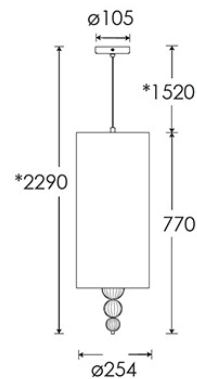

FLEX

1.5 metres of twisted flex with colour subject to shade colour.

SWITCHING & PLUG

Hardwired

WEIGHT

1.1 kg approx.

WARRANTY

12 Months

LAMPING

1 x E27 Lampholder - 40W max. LED bulb recommended.

FIXING NOTE

It is the buyer's responsibility to ensure that suitable fixings are used.

FINISHING NOTE

All our glasswork is hand blown and will vary from piece to piece - variations in form and proportion. Colour formation, pattern and finishing details are unique to each lamp and it is part of the charm that no two products are exactly the same.

Dimensions in mm and approximate
*Adjustable flex length

H&CO

Decorative lighting
for beautiful spaces

www.heathfield.co.uk | + 44 (0) 1732 350450 | sales@heathfield.co.uk

Unit 1, Priory Road, Tonbridge, Kent, TN9 2AF, United Kingdom